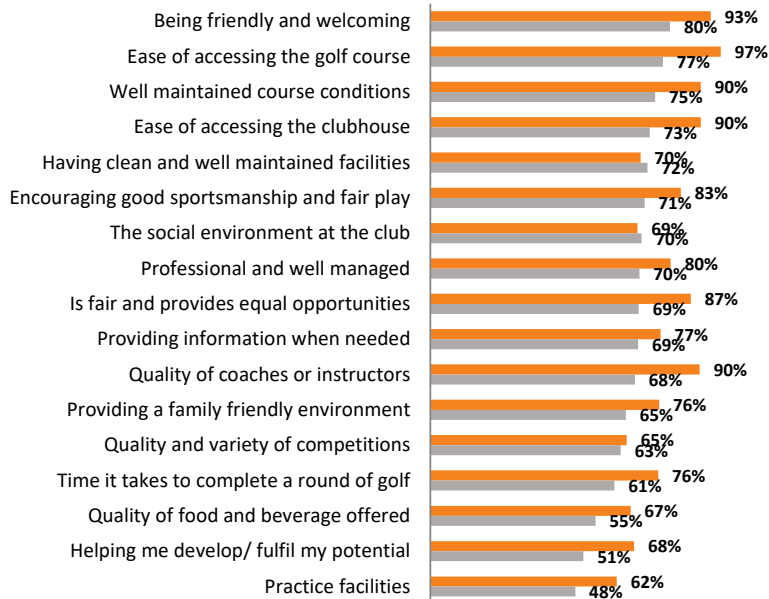

Key metrics

Greenacres

Total Golf New Zealand 2021

Focus for improvement

Greenacres Total Golf New Zealand 2021

Satisfaction with drivers (% very/ extremely satisfied)

Greenacres

Total Golf New Zealand 2021

Emphasis on fun, winning and skills

Club environment (% agree/ strongly agree)

| | Greenacres | Total Golf New Zealand 2021 |
|---|------------|-----------------------------|
| Supportive and encouraging environment | 90% | 83% |
| I feel pressure from my club to train more than I would like to | - | 2% |
| Too much focus on certain players/ teams | - | 13% |