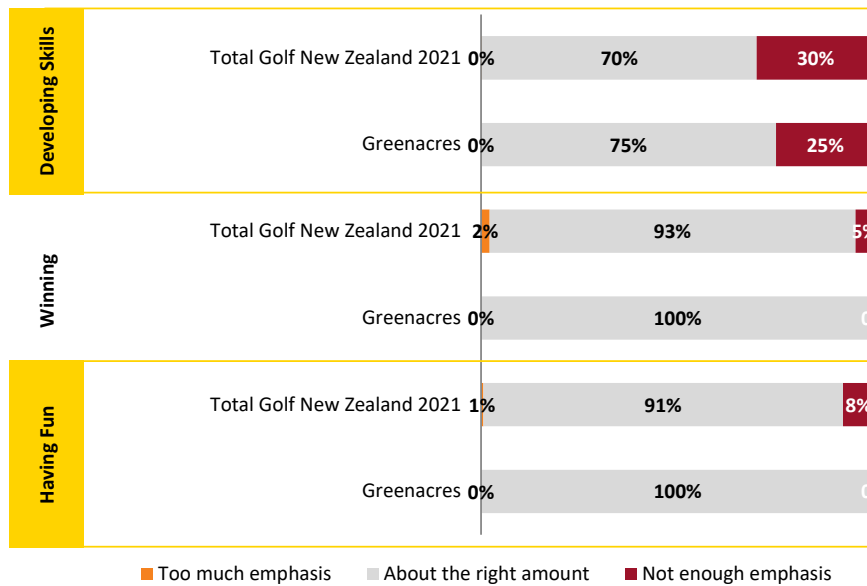

Key metrics

Greenacres

Total Golf New Zealand 2021

Focus for improvement

Greenacres Total Golf New Zealand 2021

Satisfaction with drivers (% very/ extremely satisfied)

Greenacres

Total Golf New Zealand 2021

Emphasis on fun, winning and skills

Club environment (% agree/ strongly agree)

| | Greenacres | Total Golf New Zealand 2021 |
|---|------------|-----------------------------|
| Supportive and encouraging environment | 90% | 83% |
| I feel pressure from my club to train more than I would like to | - | 2% |
| Too much focus on certain players/ teams | - | 13% |

Sample profile

| | Greenacres | Total Golf New Zealand 2021 |
|------------------|------------|-----------------------------|
| Male | 77% | 80% |
| Female | 23% | 20% |
| 5-12 years | - | 1% |
| 13-18 years | - | 1% |
| 19-34 years | 7% | 9% |
| 35+ years | 93% | 89% |
| European/ Pākehā | 97% | 89% |
| Māori | 3% | 7% |
| Asian/ Indian | - | 3% |
| Pasifika | - | 2% |
| Other | 3% | 3% |