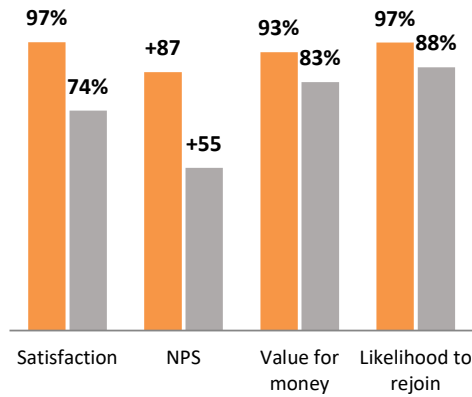

Key metrics

Greenacres

Total Golf New Zealand 2021

Focus for improvement

Greenacres Total Golf New Zealand 2021

Satisfaction with drivers (% very/ extremely satisfied)

Greenacres

Total Golf New Zealand 2021