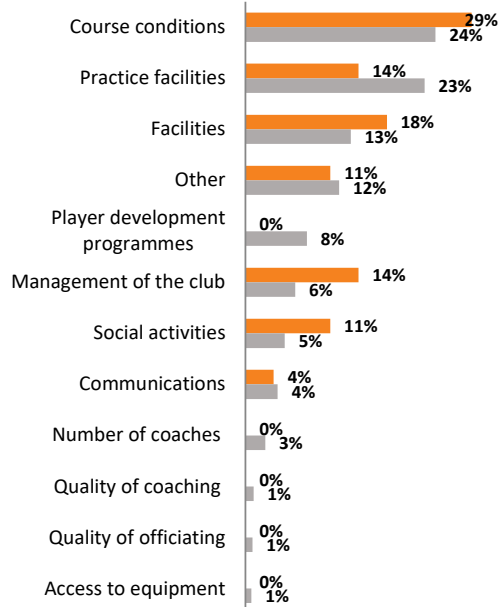

Key metrics

Greenacres

Total Golf New Zealand 2021

Focus for improvement

Greenacres Total Golf New Zealand 2021

Satisfaction with drivers (% very/ extremely satisfied)

Greenacres

Total Golf New Zealand 2021

Emphasis on fun, winning and skills

Club environment (% agree/ strongly agree)

| | Greenacres | Total Golf New Zealand 2021 |
|---|------------|-----------------------------|
| Supportive and encouraging environment | 90% | 83% |
| I feel pressure from my club to train more than I would like to | - | 2% |
| Too much focus on certain players/ teams | - | 13% |